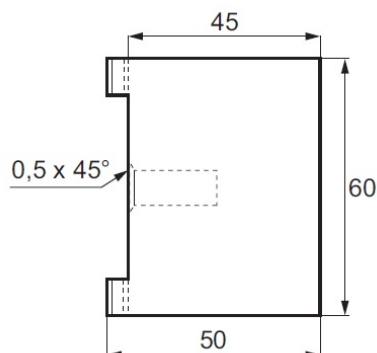

PRODUCT SHEET

Description:

Striker Plate F/Glass Door Lock "Thor", F/8mm Glass/Glass, Brushed Aluminum, 60x50x27 mm, No Drilling

Item number:

17.87.761-0

Units	Box	Carton	HS Code	Barcode
Pcs.	1	96	8301600090	 5704866466608