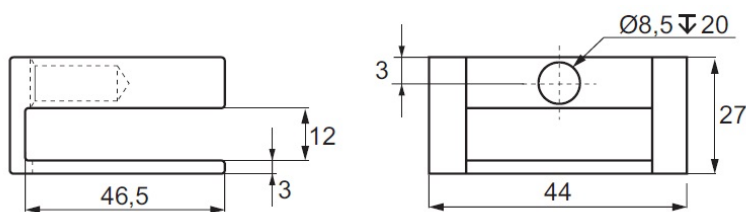

PRODUCT SHEET

Description:

Striker Plate F/Glass Door Lock "Thor", F/8mm Glass/Glass, Brushed Aluminum, 60x50x27 mm, No Drilling

Item number:

17.87.761-0

Units	Box	Carton	HS Code	Barcode
Pcs.	1	96	8301600090	 5704866466608